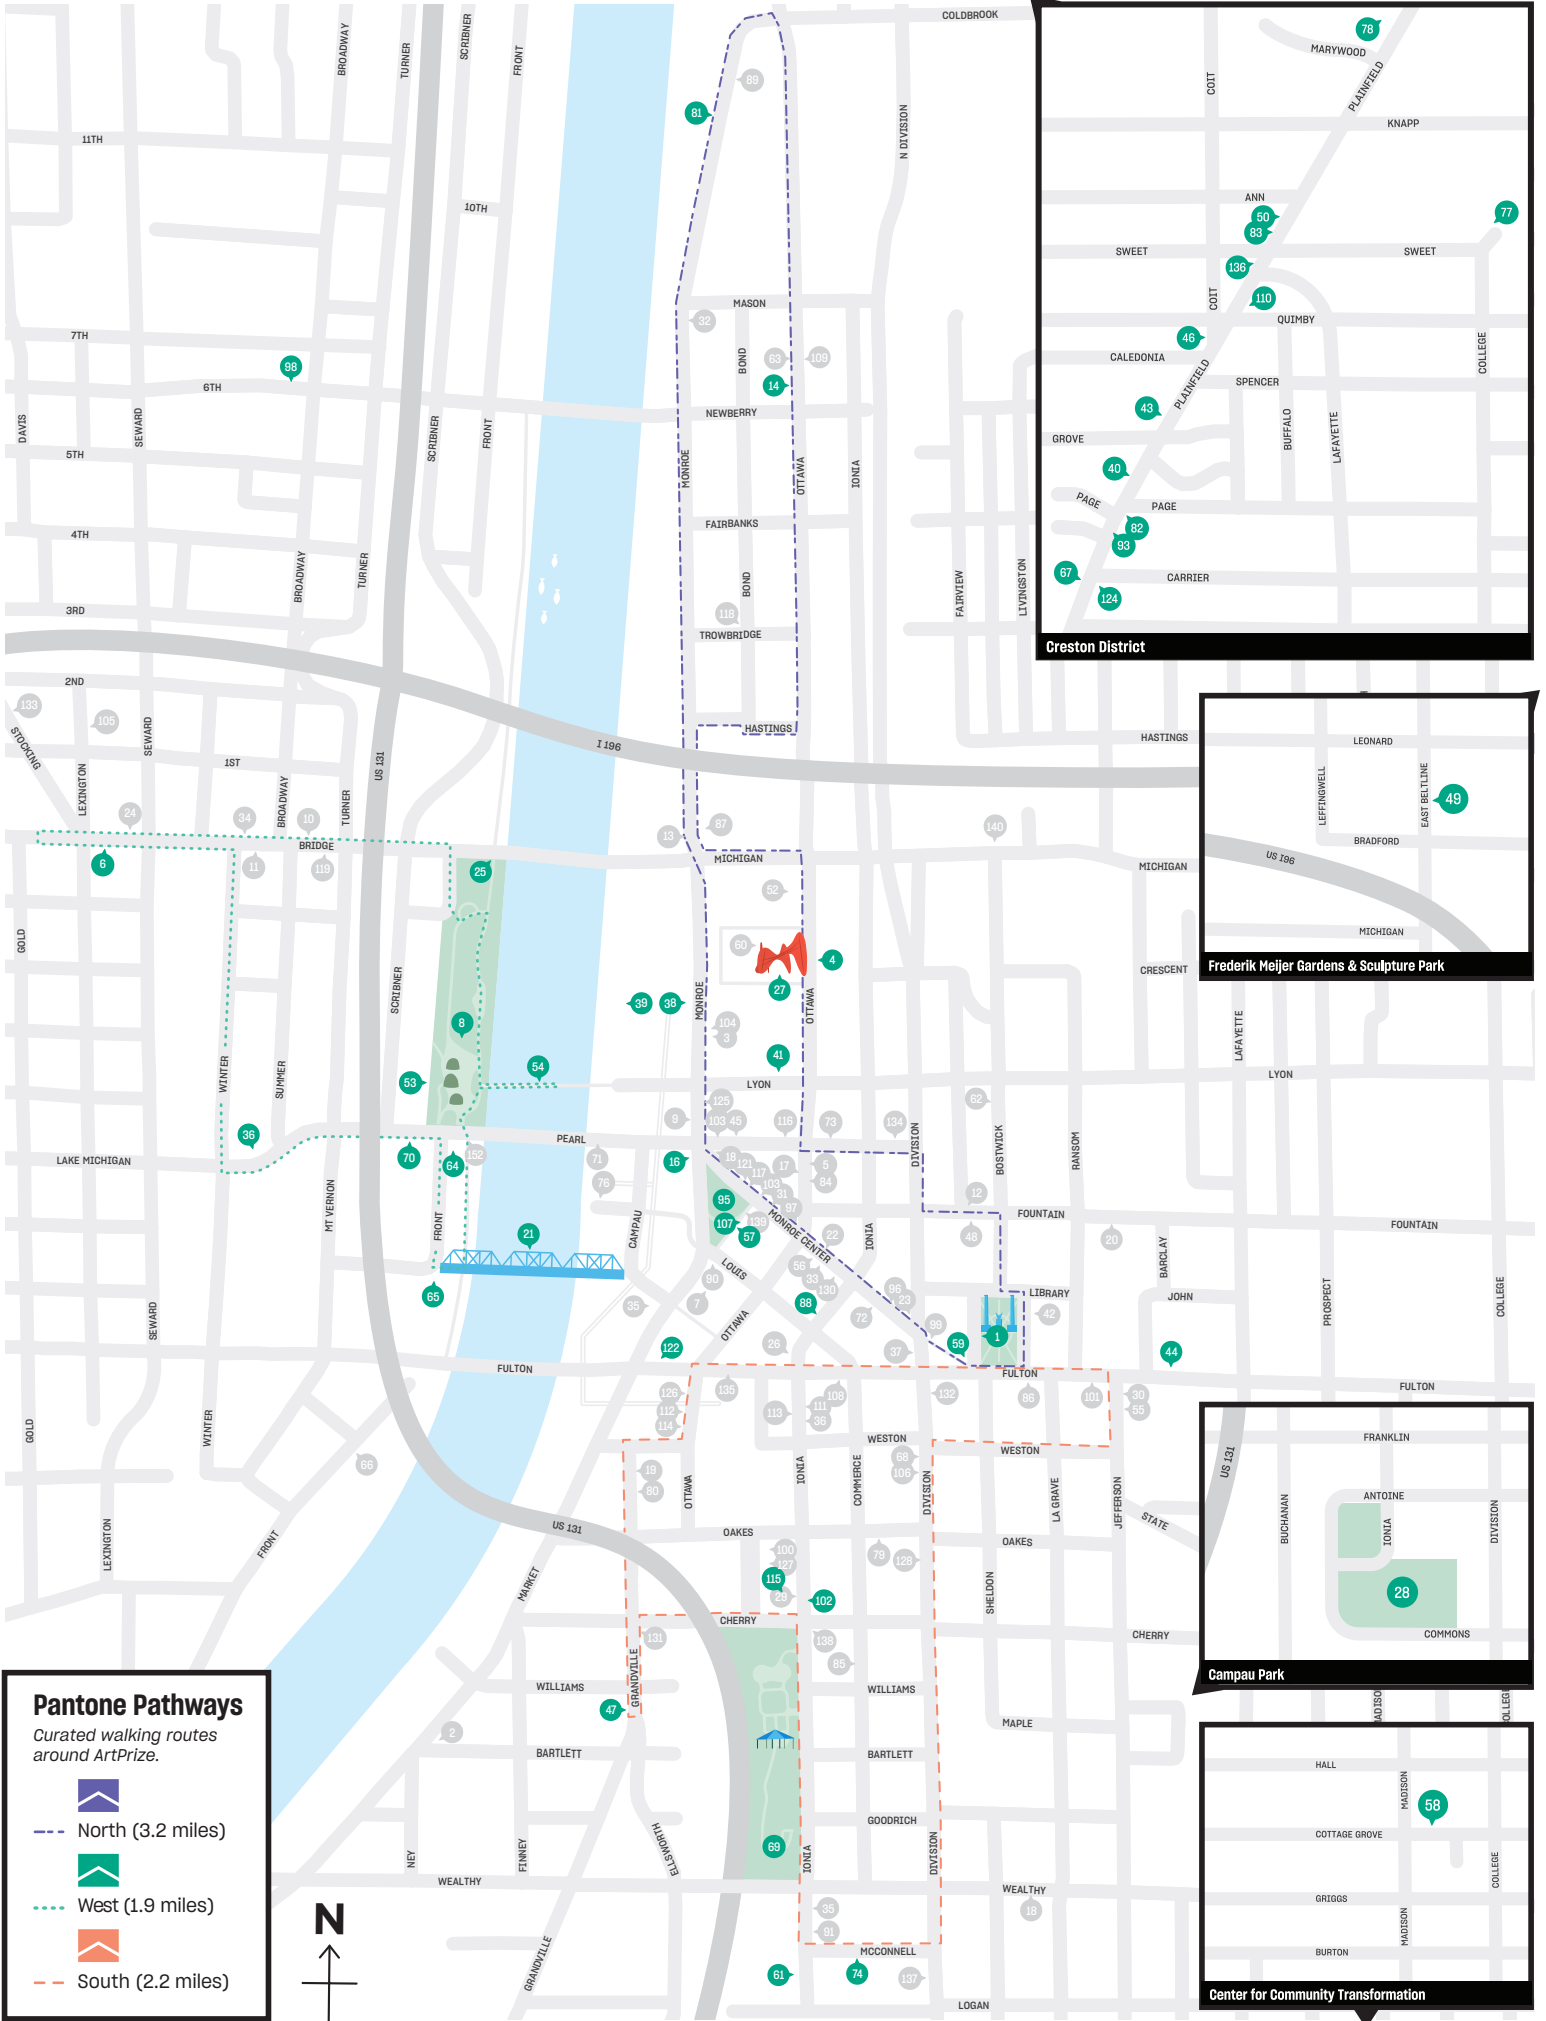

Pantone Pathways

Curated walking routes around ArtPrize.

- North (3.2 miles)
- West (1.9 miles)
- South (2.2 miles)

Creston District

Frederik Meijer Gardens & Sculpture Park

Campau Park

Center for Community Transformation